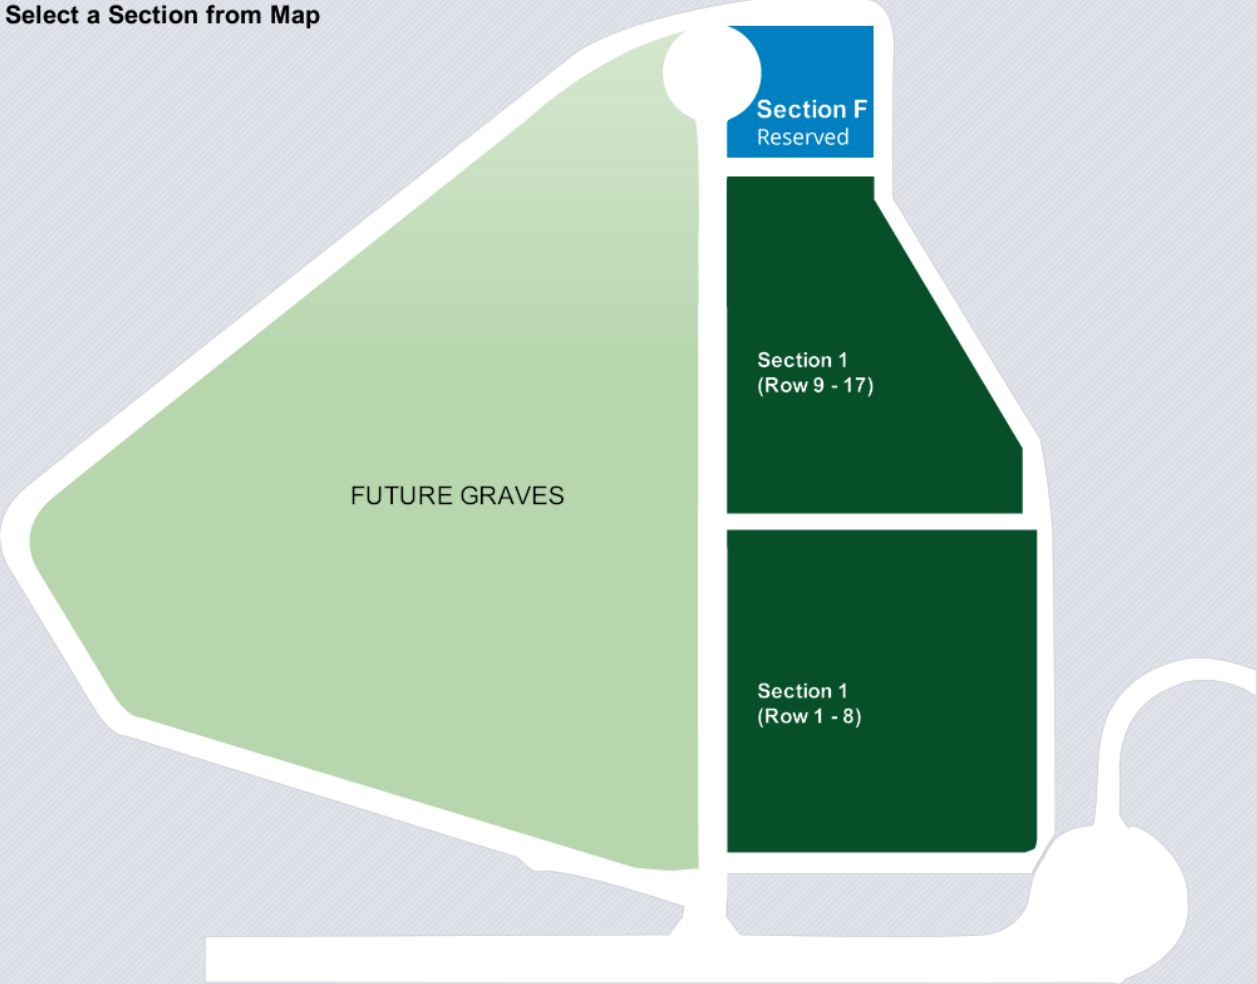

Cemetery Map

Select a Section from Map

Notes

- 1. Grave Size is 3'-6" x 9'-0"
- 2. Total Area 3.23 Acers approx.

## Location Map

Row 8  
Row 7  
Row 6  
Row 5  
Row 4  
Row 3  
Row 2  
Row 1

**Notes**

1. Grave Size is 3'-6" x 9'-0"
2. Total Area 3.23 Acres approx.

 Used
  Pending Reservation
  Reserved
  Available
  Selected
  Tree